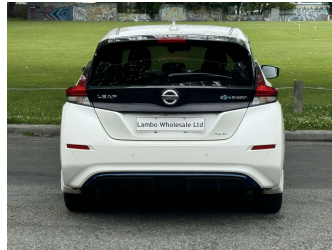

2020 Nissan Leaf S 40kWh

Purchase Price

\$17,990

Includes GST, Registration & Licensing

Finance may be available on this vehicle. Ask one of our friendly staff for more information.

marac

Gain peace of mind with Mechanical Breakdown Insurance. **Ask us how.**

provident
insurance

Top features

- » Cruise Control
- » Reversing Camera

Body Style

5 door, Hatchback

Odometer

66,500 km

Engine