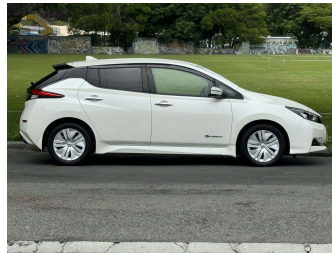

2020 Nissan Leaf S 40kWh

Purchase Price

\$17,990

Includes GST, Registration & Licensing

Finance may be available on this vehicle. Ask one of our friendly staff for more information.

marac

Gain peace of mind with Mechanical Breakdown Insurance. **Ask us how.**

provident
insurance

Top features

- » Cruise Control
- » Reversing Camera

Body Style

5 door, Hatchback

Odometer

66,500 km

Engine