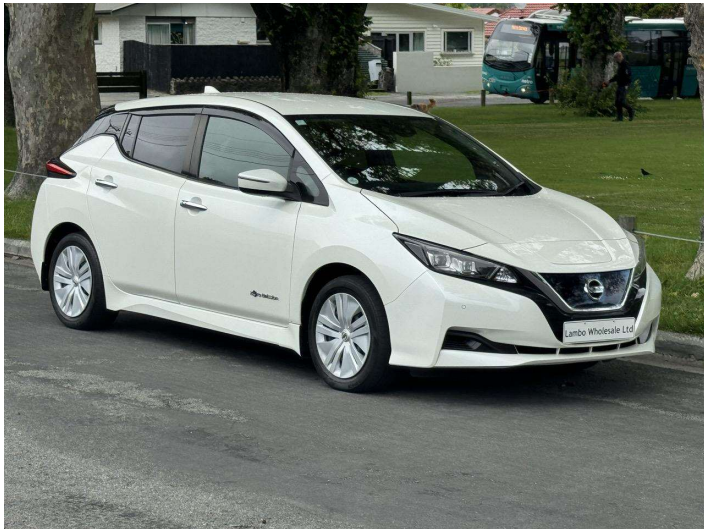

2020 Nissan Leaf S 40kWh

Purchase Price

\$17,990

Includes GST, Registration & Licensing

Finance may be available on this vehicle. Ask one of our friendly staff for more information.

marac

Gain peace of mind with Mechanical Breakdown Insurance. **Ask us how.**

provident
insurance

Top features

- » Cruise Control
- » Reversing Camera

Body Style

5 door, Hatchback

Odometer

66,500 km

Engine