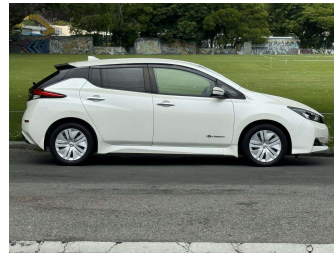

2020 Nissan Leaf S 40kWh

Purchase Price

\$17,990

Includes GST, Registration & Licensing

Finance may be available on this vehicle. Ask one of our friendly staff for more information.

marac

Gain peace of mind with Mechanical Breakdown Insurance. **Ask us how.**

provident
insurance

Top features

- » Cruise Control
- » Reversing Camera

Body Style

5 door, Hatchback

Odometer

66,500 km

Engine