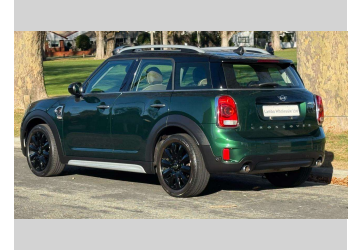

2019 Mini Cooper S Crossover 2.0T 8-AT 5-Door -

Purchase Price **\$23,990**
Includes GST, Registration & Licensing

Finance may be available on this vehicle. Ask one of our friendly staff for more information.

Gain peace of mind with Mechanical Breakdown Insurance. **Ask us how.**

Top features

- » paddle shift
- » Reversing Camera

Body Style
5 door, Hatchback

Odometer
82,300 km

Engine
2000 cc, Petrol

Fuel Type
Petrol