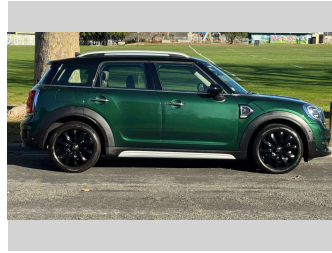

2019 Mini Cooper S Crossover 2.0T 8-AT 5-Door -

Purchase Price **\$23,990**
Includes GST, Registration & Licensing

Finance may be available on this vehicle. Ask one of our friendly staff for more information.

Gain peace of mind with Mechanical Breakdown Insurance. **Ask us how.**

Top features

- » paddle shift
- » Reversing Camera

Body Style
5 door, Hatchback

Odometer
82,300 km

Engine
2000 cc, Petrol

Fuel Type
Petrol