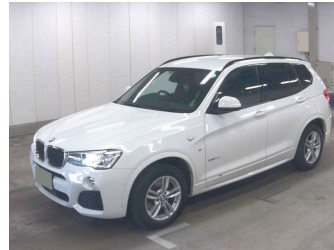

2017 BMW X3 xDrive 20d M Sport - LEATHER

Purchase Price

\$24,990

Includes GST, Registration & Licensing

Finance may be available on this vehicle. Ask one of our friendly staff for more information.

marac

Gain peace of mind with Mechanical Breakdown Insurance. **Ask us how.**

provident insurance

Top features

- » Cruise Control
- » paddle shift
- » Reversing Camera

Body Style

5 door, SUV / 4x4

Odometer

80,700 km

Engine