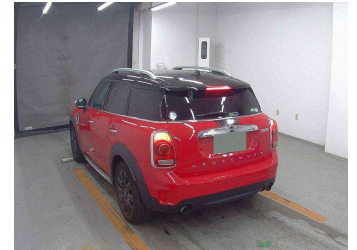

# 2018 Mini Cooper S Crossover 2.0T 8-AT 5-Door

**Purchase Price** **\$27,990**  
Includes GST, Registration & Licensing

Finance may be available on this vehicle. Ask one of our friendly staff for more information.

Gain peace of mind with Mechanical Breakdown Insurance. **Ask us how.**

**Top features**  
None Listed

Body Style  
**5 door, Hatchback**

Odometer  
**51,200 km**

Engine  
**2000 cc**

Fuel Type  
**Petrol**