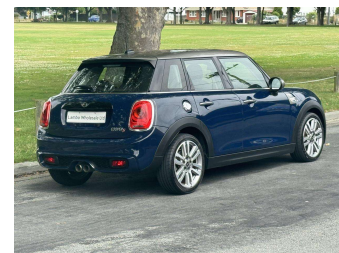

2016 Mini Cooper S 2.0T 6AT 5-Door SEVEN

Purchase Price **\$19,990**
Includes GST, Registration & Licensing

Finance may be available on this vehicle. Ask one of our friendly staff for more information.

Gain peace of mind with Mechanical Breakdown Insurance. **Ask us how.**

Top features
None Listed

Body Style
5 door, Hatchback

Odometer
66,900 km

Engine
2000 cc

Fuel Type
Petrol

Transmission
AT

Wheels
-

VIN
WMWXS720202E45049